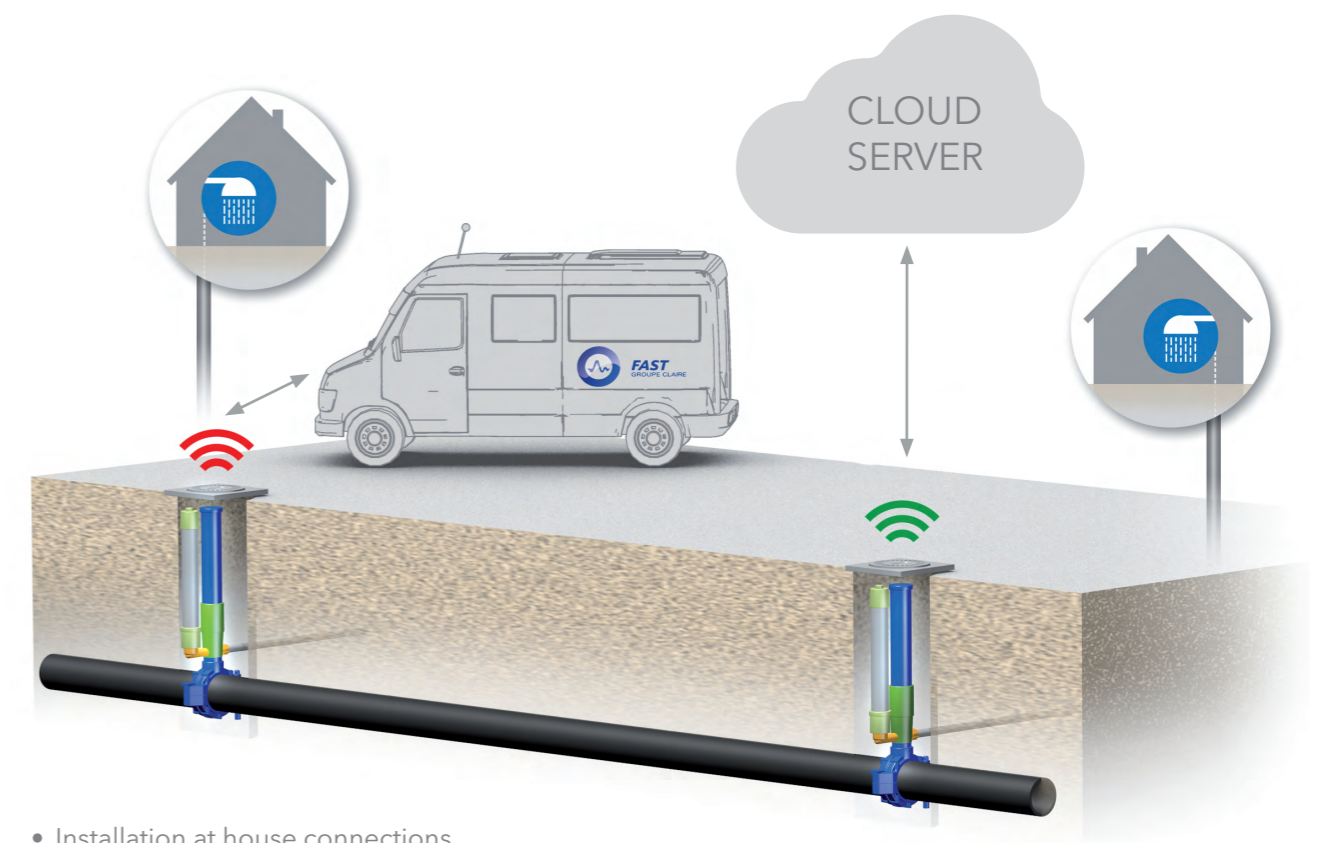

House connections

Sense

Modular data logger

2-IN-1-SOLUTION: HOUSE CONNECTION WITH INTEGRATED DATA LOGGER

EASY SET-UP WITH TABLET AND SERVICEMASTER

FREE SENSE APP WITH AUTOMATIC UPDATES

CAN BE EQUIPPED WITH DIFFERENT SENSORS:
ACOUSTIC / PRESSURE / TEMPERATURE

EQUIPMENT

APPLICATION

- Installation at house connections
- Record lowest noise level during the night
- Transmit the data wirelessly to the tablet or to the WaterCloud