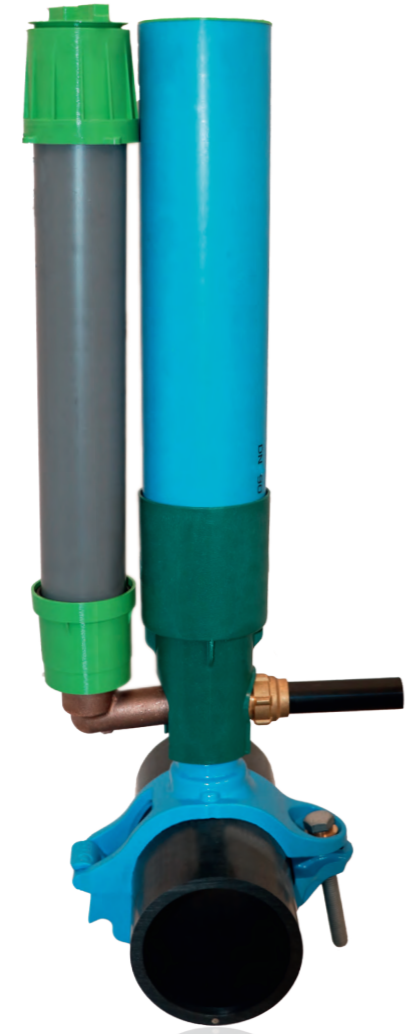

House connections

Sense

Modular data logger

2-IN-1-SOLUTION: HOUSE CONNECTION WITH INTEGRATED DATA LOGGER

EASY SET-UP WITH TABLET AND SERVICEMASTER

FREE SENSE APP WITH AUTOMATIC UPDATES

CAN BE EQUIPPED WITH DIFFERENT SENSORS:
ACOUSTIC / PRESSURE / TEMPERATURE

EQUIPMENT

APPLICATION

- Installation at house connections
- Record lowest noise level during the night
- Transmit the data wirelessly to the tablet or to the WaterCloud